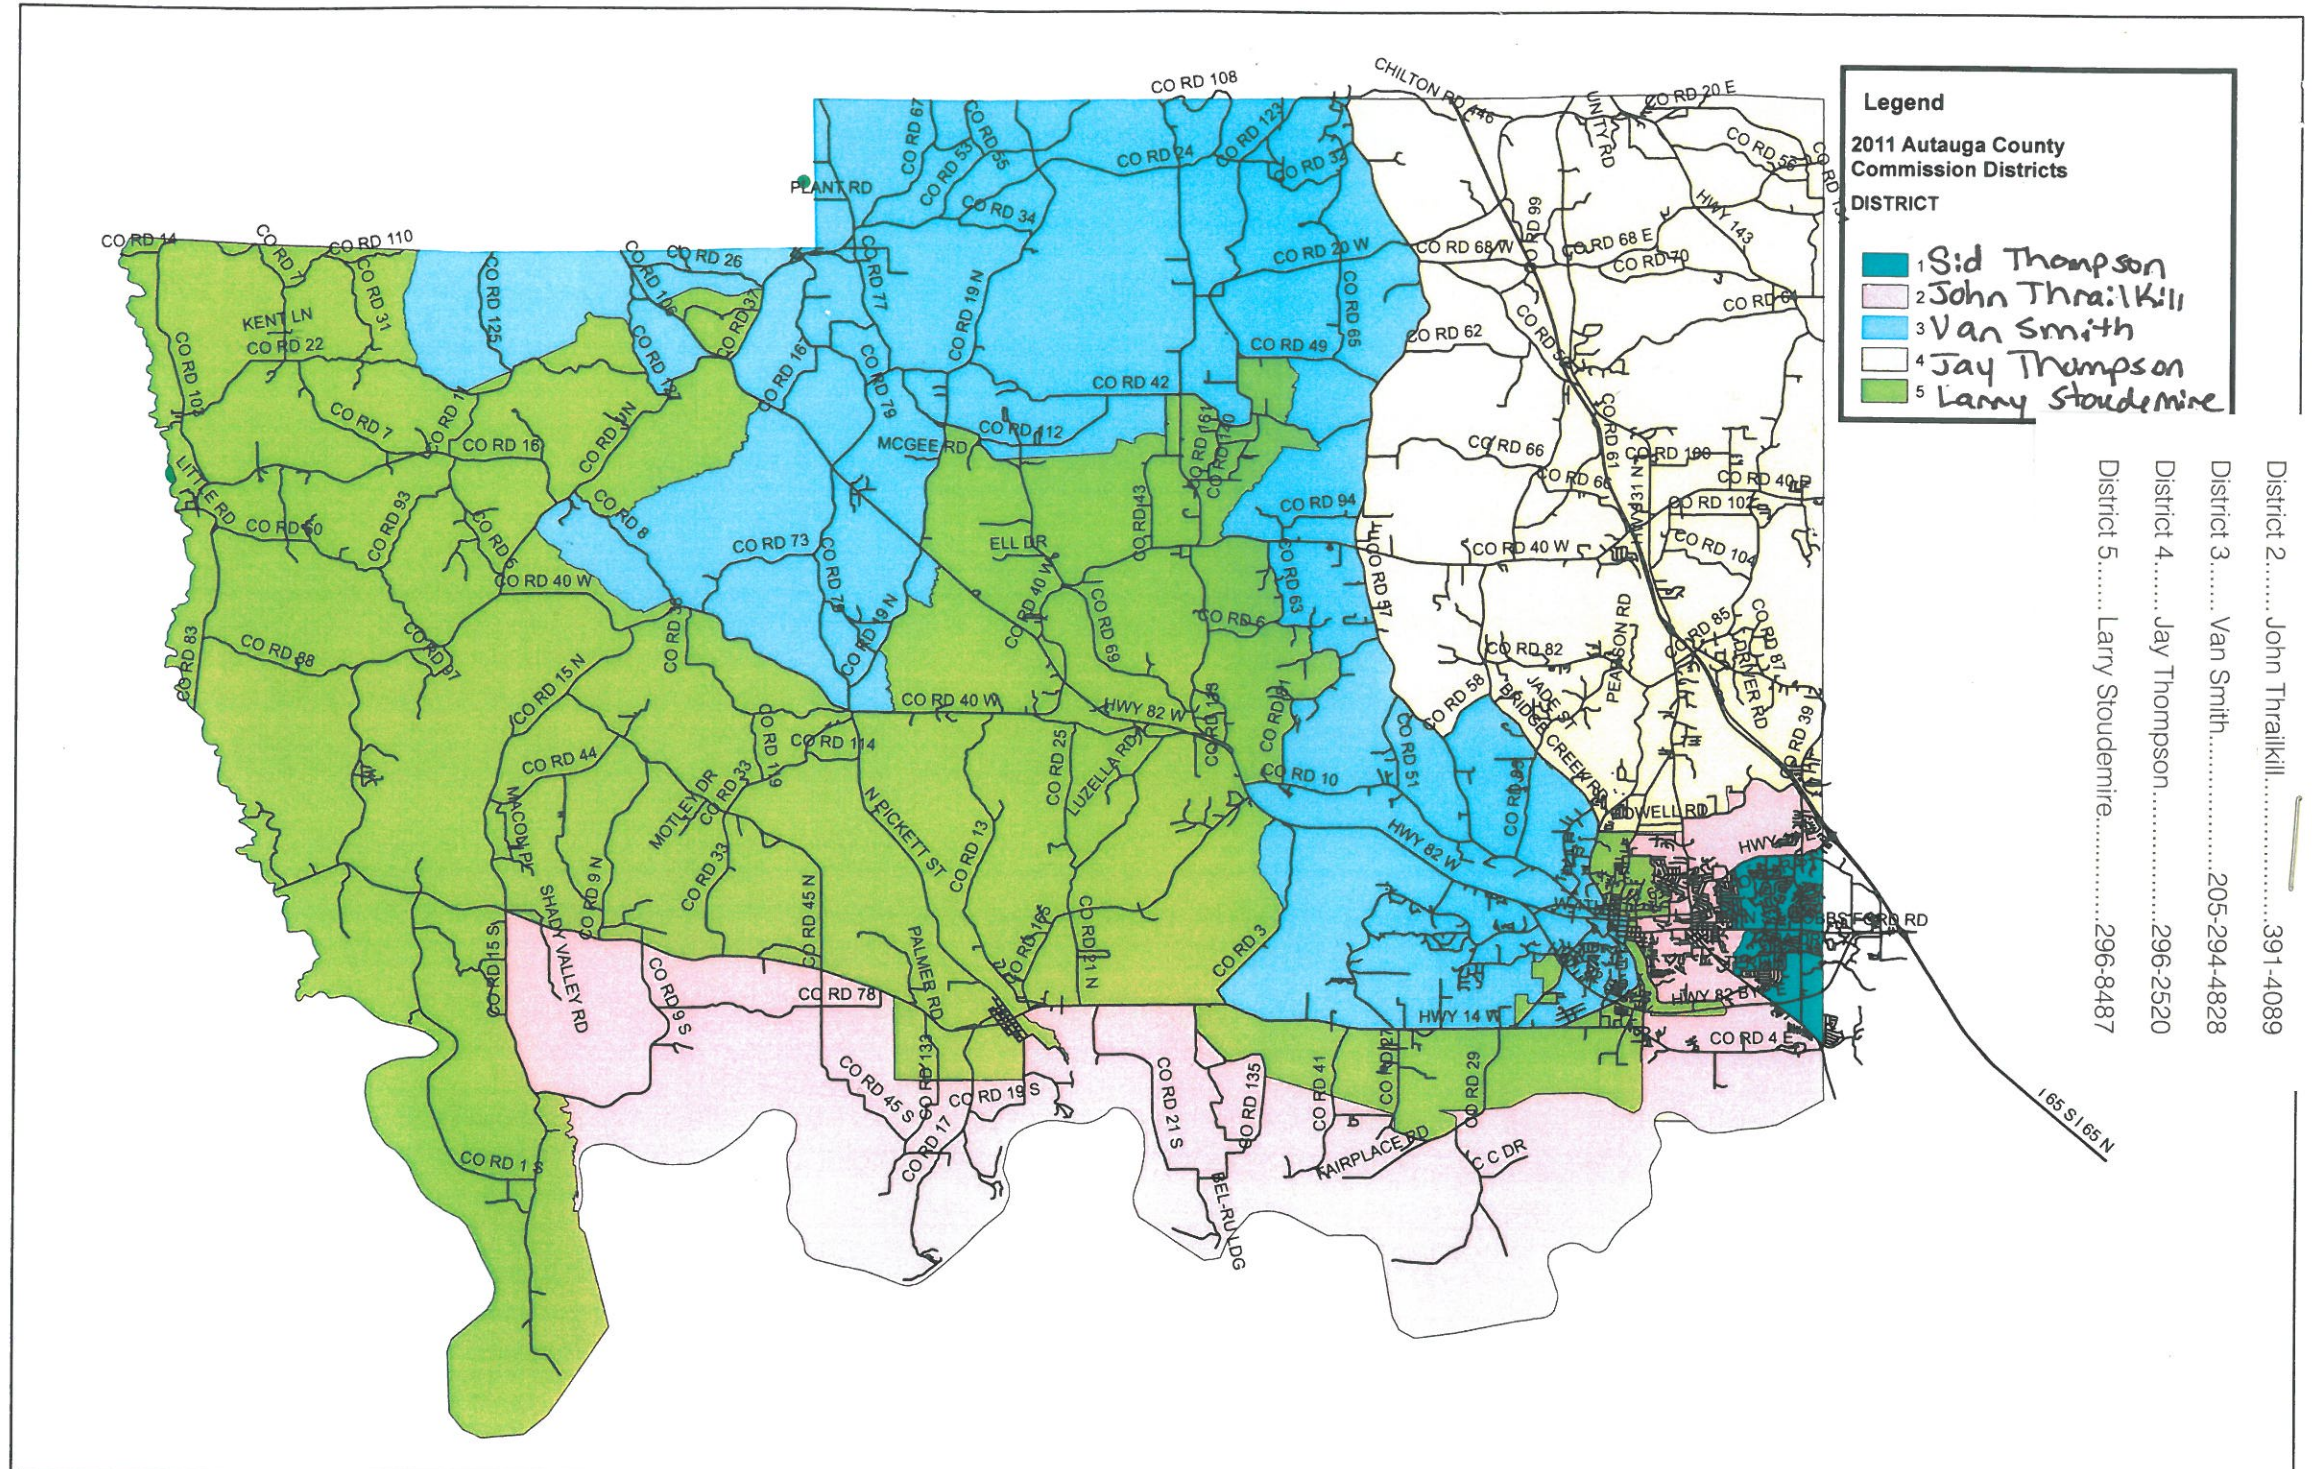

# Autauga County Commission District Map

**Legend**

**2011 Autauga County Commission Districts**

**DISTRICT**

- 1 Sid Thompson
- 2 John Thrailkill
- 3 Van Smith
- 4 Jay Thompson
- 5 Larry Stoudemire

- District 1..... Sid Thompson..... 462-1526  
365-0917
- District 2..... John Thrailkill..... 391-4089
- District 3..... Van Smith..... 205-294-4828
- District 4..... Jay Thompson..... 296-2520
- District 5..... Larry Stoudemire..... 296-8487